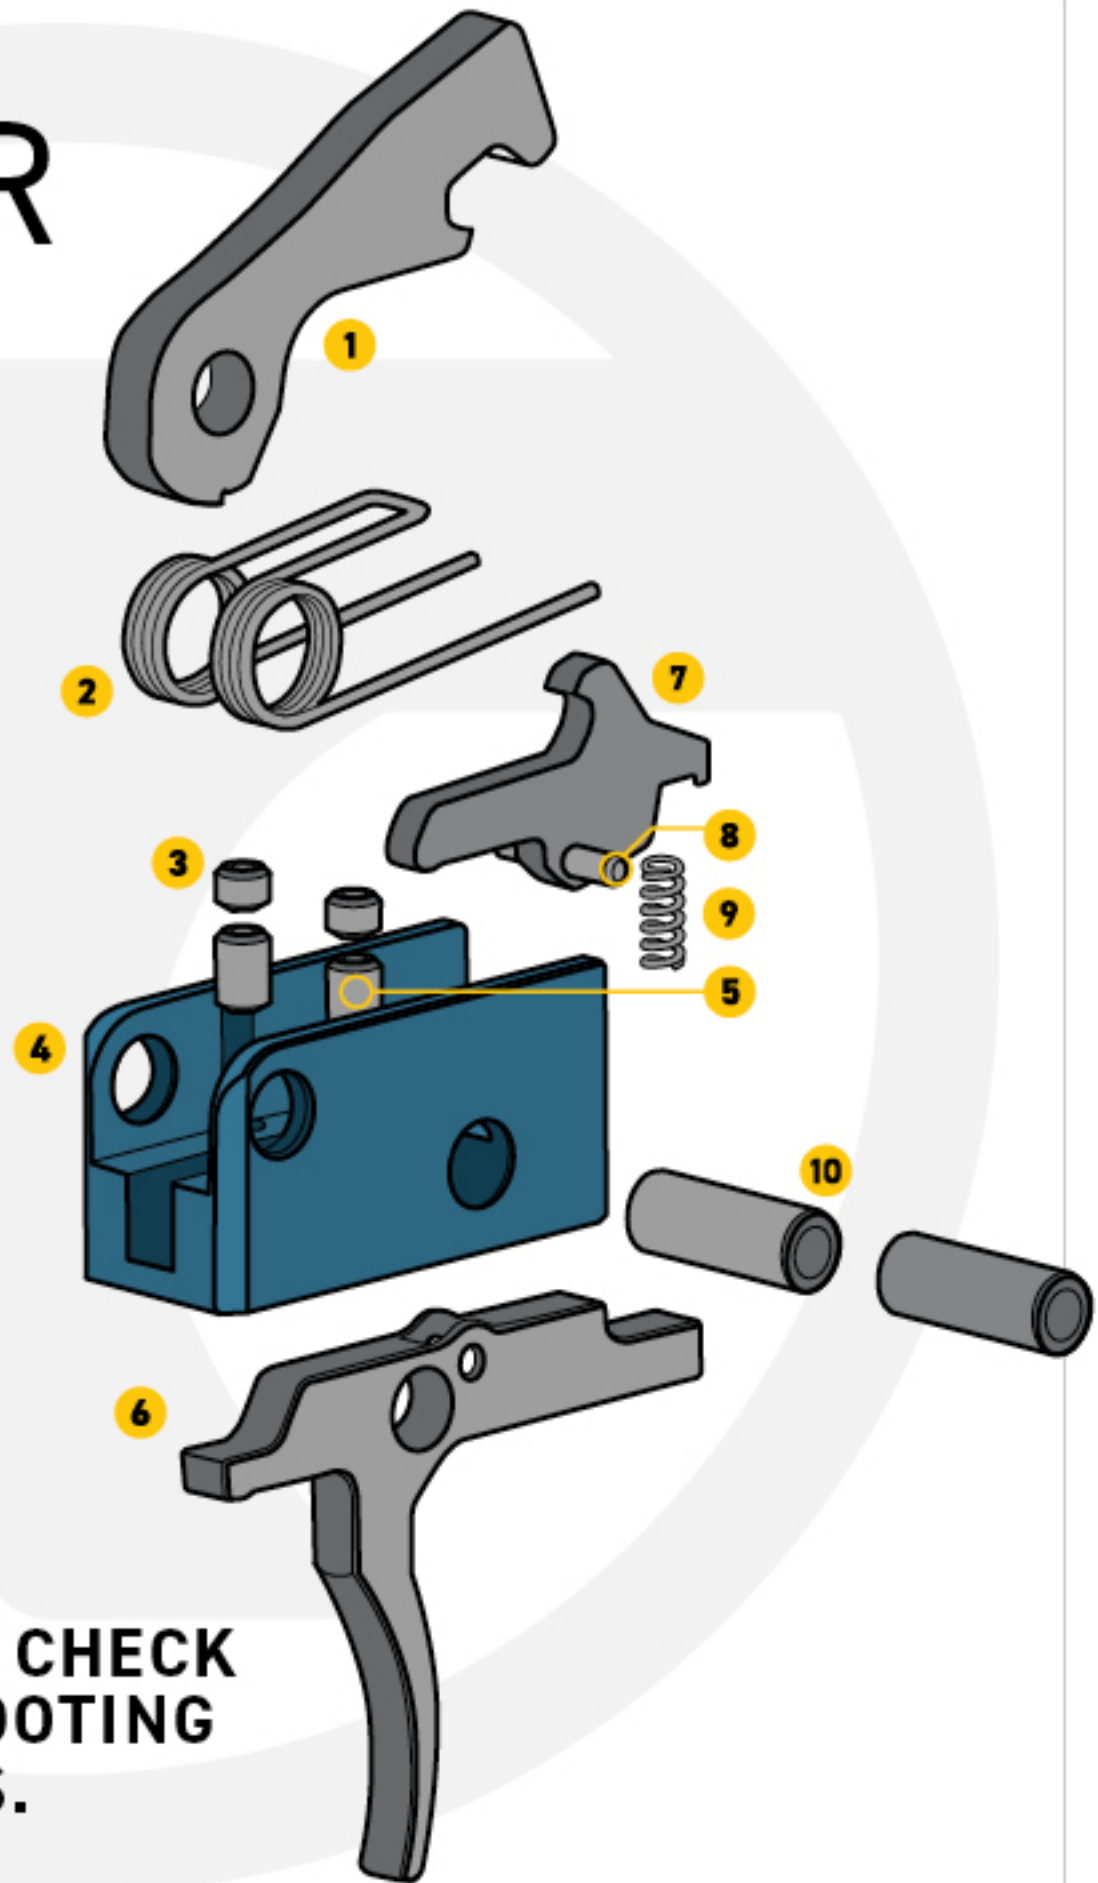

IMPACT AR PART ID

- 1** Hammer
- 2** Hammer Spring
- 3** Lock Screws
- 4** Housing
- 5** Set Screws
- 6** Trigger Shoe
- 7** Disconnect
- 8** Disconnect Pivot Pin
- 9** Disconnect Spring
- 10** Bushing